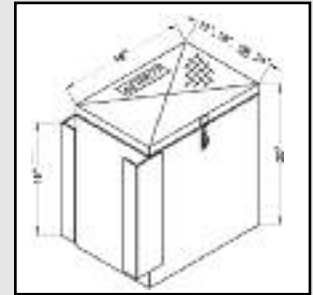

ALUMINUM STORAGE BOXES & ACCESSORIES

Frame Steps

Fairing Box

© Peterbilt Tank Steps

Two Models with Light Holes

Connection Box

Air and electric fittings not included

ALUMINUM STORAGE BOXES & ACCESSORIES

FRAME STEPS

Order #	Description/Dimensions	Weight
182	Frame Step 12" wide	9
362	Frame Step 18" wide	12
3000	Frame Step 24" wide	15

FRAME STEP

- ▲ Lower Step "foot stop - no shin bruises".
- ▲ Sturdy bolt on design - light but strong.
- ▲ Bright Aluminum throughout.

FAIRING BOX

Order #	Description/Dimensions H x D x L	Weight Lbs.
254	20" X 18" X 12"	32
255	20" X 18" X 18"	37
256	20" X 18" X 24"	43

FAIRING BOX

- ▲ Designed to fit between side fairing panel & truck frame
- ▲ Unique mounting kit allows for easy installation without removing side fairings
- ▲ Extruded door frame with automotive door seal for a water resistant closure

Mounting bolts not included

CONNECTION BOX

CROSS FRAME OR DYNA-DECK MOUNT

Order #	Description	Shipping Wt.
3529	Connection Box Polished Aluminum	18 lbs
3530	Connection Box Bright Tread	18 lbs
3531	Polished, with w5 (2") round light holes	18 lbs
3532	Polished, with 2 oval light holes	18 lbs
3533	Diamond plate, w5 (2") round light holes	18 lbs
3534	Diamond plate with 2 oval light holes	18 lbs