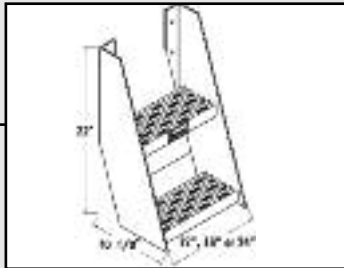

▲ **Connection Box** – Polished finish or Diamond Plate Aluminum, with or without light holes

▲ **Cross frame mount** or can be mounted in the Merritt Dyna-Deck top mount, for a "custom" look.

▲ **The Connection Box** fits directly into the Dyna-Deck cover, if desired.

ALUMINUM STORAGE BOXES & ACCESSORIES

Frame Steps

Fairing Box

© Peterbilt Tank Steps

Two Models with Light Holes

Connection Box

Air and electric fittings not included

ALUMINUM STORAGE BOXES & ACCESSORIES

FRAME STEPS

Order #	Description/Dimensions	Weight
182	Frame Step 12" wide	9
362	Frame Step 18" wide	12
3000	Frame Step 24" wide	15

FRAME STEP

- ▲ Lower Step "foot stop - no shin bruises".
- ▲ Sturdy bolt on design - light but strong.
- ▲ Bright Aluminum throughout.

FAIRING BOX

Order #	Description/Dimensions H x D x L	Weight Lbs.
254	20" X 18" X 12"	32
255	20" X 18" X 18"	37
256	20" X 18" X 24"	43

FAIRING BOX

- ▲ Designed to fit between side fairing panel & truck frame
- ▲ Unique mounting kit allows for easy installation without removing side fairings
- ▲ Extruded door frame with automotive door seal for a water resistant closure