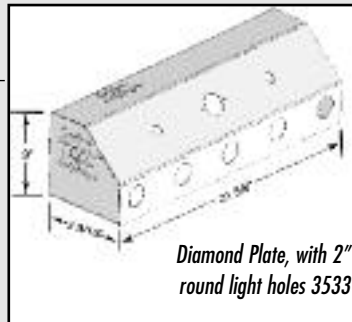

FAIRING BOX

Order #	Description/Dimensions H x D x L	Weight Lbs.
254	20" X 18" X 12"	32
255	20" X 18" X 18"	37
256	20" X 18" X 24"	43

FAIRING BOX

- ▲ Designed to fit between side fairing panel & truck frame
- ▲ Unique mounting kit allows for easy installation without removing side fairings
- ▲ Extruded door frame with automotive door seal for a water resistant closure

Mounting bolts not included

CONNECTION BOX

CROSS FRAME OR DYNA-DECK MOUNT

Order #	Description	Shipping Wt.
3529	Connection Box Polished Aluminum	18 lbs
3530	Connection Box Bright Tread	18 lbs
3531	Polished, with w5 (2") round light holes	18 lbs
3532	Polished, with 2 oval light holes	18 lbs
3533	Diamond plate, w5 (2") round light holes	18 lbs
3534	Diamond plate with 2 oval light holes	18 lbs