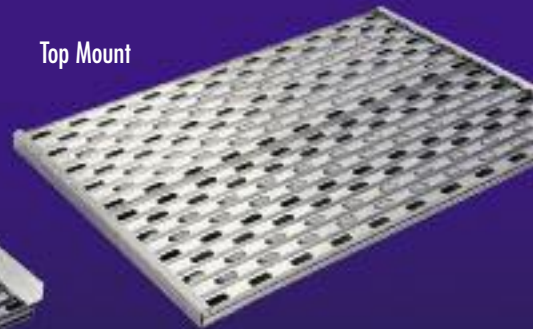

FOR THE DEALER NEAREST YOU CALL: **1-800-525-0107**

**[www.merrittequipment.com](http://www.merrittequipment.com)**

**Builder of High Performance, High Quality Truck Products**

Follow us on Facebook!! 

- ▲ "Dyna-Deck", modular deck cover available in top and flush mount.
- ▲ Easy slide together planks.

- ▲ Expandable to fit your needs.
- ▲ Self draining.
- ▲ Non-Skid ribbed deck surface.

- ▲ Easy to install, no drilling.
- ▲ Diamond plate available with or without stiffeners

# ALUMINUM DECK COVERS

Diamond Plate

Top Mount

Flush Mount

Easy Slide Together Panels