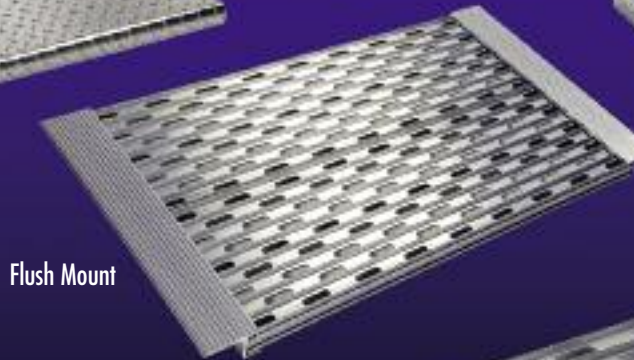

- ▲ Expandable to fit your needs.
- ▲ Self draining.
- ▲ Non-Skid ribbed deck surface.

- ▲ Easy to install, no drilling.
- ▲ Diamond plate available with or without stiffeners

# ALUMINUM DECK COVERS

Diamond Plate

Top Mount

Flush Mount

Easy Slide Together Panels