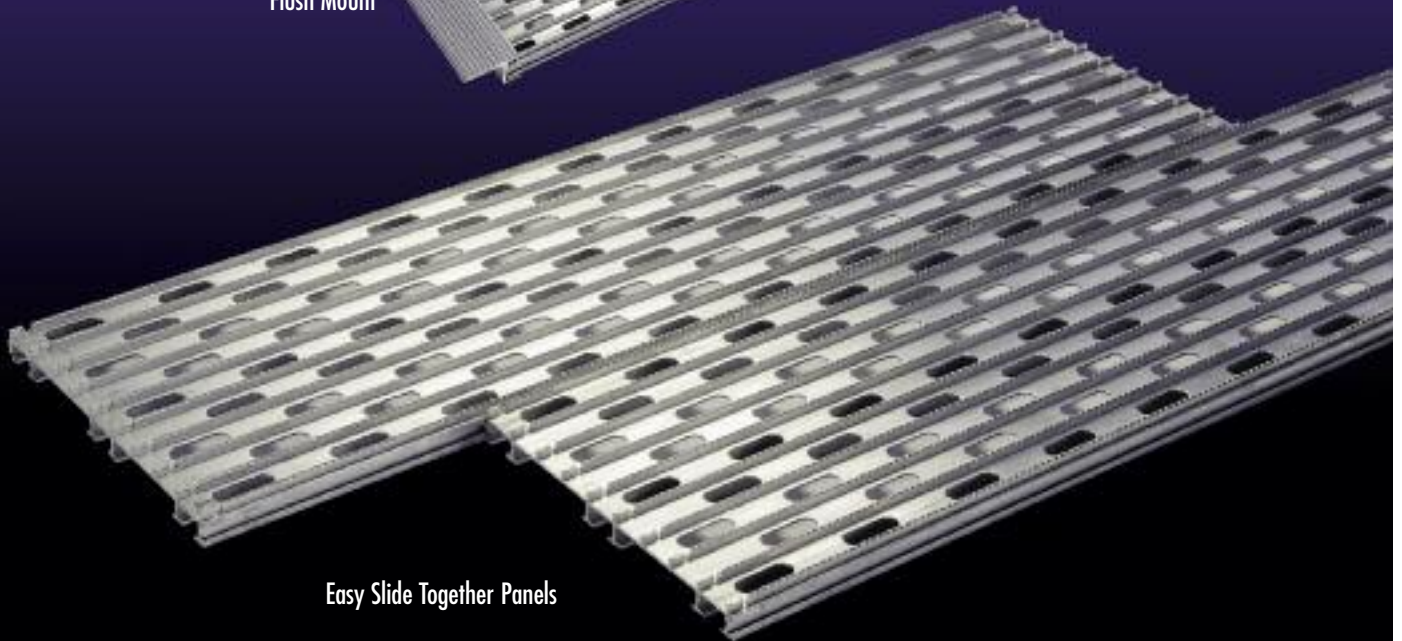

- ▲ Expandable to fit your needs.
- ▲ Self draining.
- ▲ Non-Skid ribbed deck surface.

- ▲ Easy to install, no drilling.
- ▲ Diamond plate available with or without stiffeners

# ALUMINUM DECK COVERS

Diamond Plate

Top Mount

Flush Mount

Easy Slide Together Panels

# ALUMINUM DECK COVERS